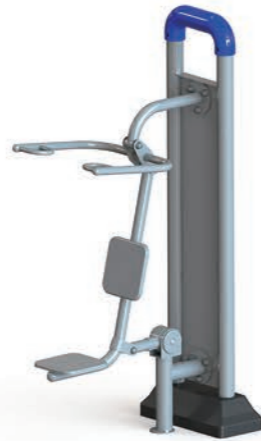

Premiun Outdoor Fitness

TUV CERTIFIED EN16630:2015

TXJ-T001
Chest Press
Length: 1154mm
Width: 700mm
Height: 2200mm
Weight: 96kg

TXJ-T002
Pull Down
Length: 1124mm
Width: 710mm
Height: 2200mm
Weight: 95kg

TXJ-T003
Leg Press
Length: 1170mm
Width: 670mm
Height: 2200mm
Weight: 85kg

TXJ-T004
Surfing Board
Length: 1019mm
Width: 702mm
Height: 2200mm
Weight: 80kg

TXJ-T005
Air Walker
Length: 1444mm
Width: 660mm
Height: 2200mm
Weight: 93kg

TXJ-T006
Elliptical Trainer
Length: 6719mm
Width: 700mm
Height: 2200mm
Weight: 99kg

TXJ-T007
Rider
Length: 1774mm
Width: 660mm
Height: 2200mm
Weight: 85kg

TXJ-T008
Exercise Bike
Length: 1304mm
Width: 660mm
Height: 2200mm
Weight: 89kg

TXJ-T009
Exercising Bar
Length: 1434mm
Width: 660mm
Height: 2200mm
Weight: 85kg